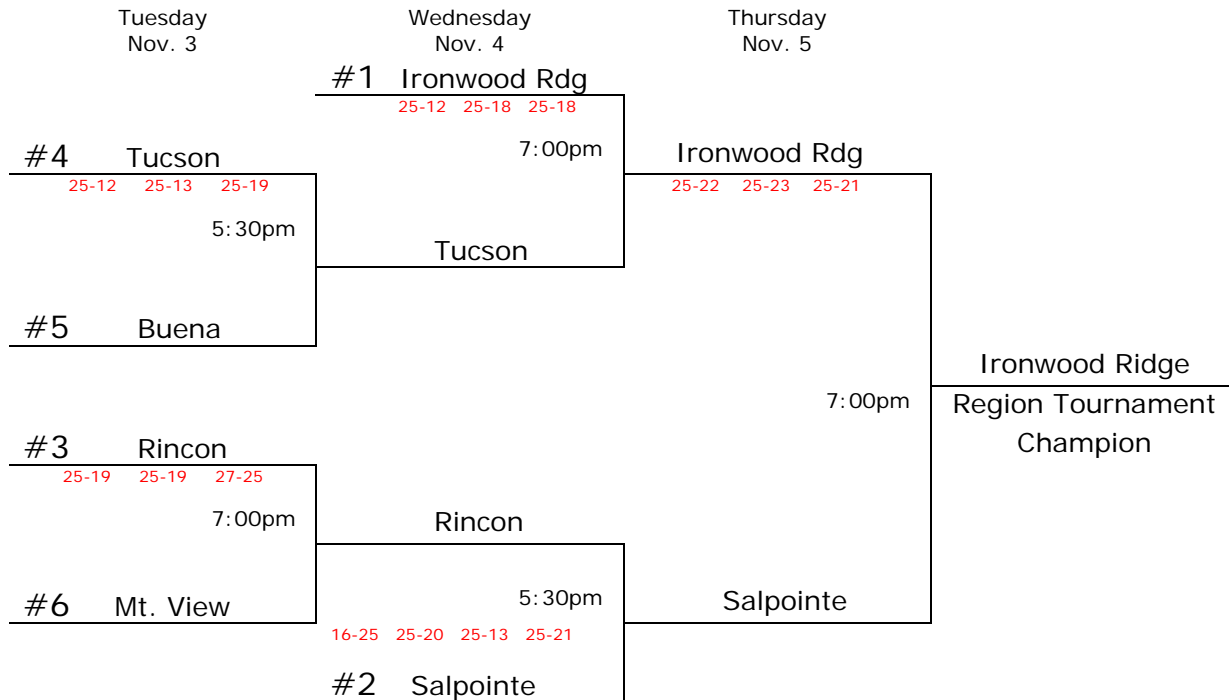

HS Region Tournament / Brackets Girls Volleyball

GILA	KINO	SONORAN	SOUTHERN
Chair: TBA	Chair: Joe Hajek	Chair: Sheila Baize	Chair: Joe Paddock
Amphitheater Catalina Cholla Douglas Palo Verde Rio Rico Sahuarita Santa Rita	Cienega Desert View Marana Nogales Sahuaro	Canyon del Oro Catalina Foothills Flowing Wells Pueblo Sabino Vista Grande	Buena Ironwood Ridge Mt. View Rincon Salpointe Sunnyside Tucson

SOUTHERN

Location	Ironwood Ridge High School
Address	2475 W. Naranja
Tournament Director	Will Kreamer, Asst. Principal-Athletic Director
Date/Times	November 3-5, 2009

Revised 11-6-09